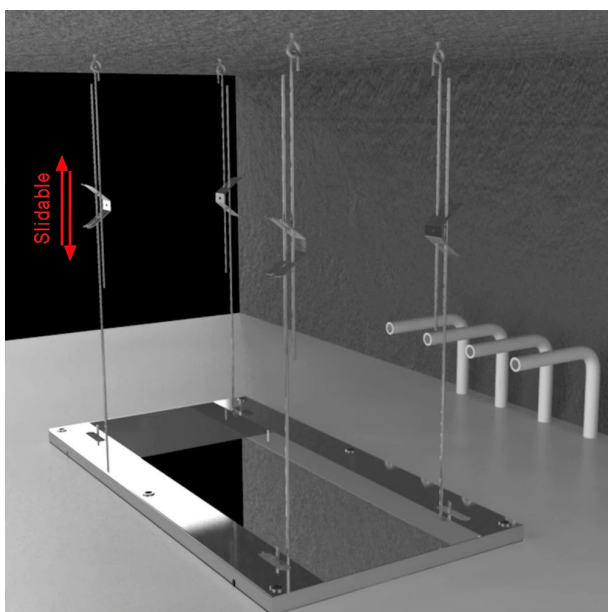

BRUSHED GOLD THERMOSTATIC ELEGANT RECESSED CEILING MOUNT LED WATERFALL MIST RAINFALL SHOWER SYSTEM WITH HANDHELD SHOWER AND JETTED BODY SPRAYS SPECIFICATIONS

Shower Head

- Shower Panel /Hose Material: 304 Stainless Steel
- Showerheads Install: Embedded Ceiling Mounted
- Concealed Mixer Install: Wall-Mounted
- Shower Head Functions: Rainfall, Waterfall, Bubble, Mist
- Water Flow:
Mist: 9L/M; Rain: 15L/M; Waterfall: 15L/M; Bubble: 15L/M
- Shower Accessories Material: Brass
- LED Light: Need to Connect Power
- Shower Hose Length: 1.5M
- AC: 90-265V 50/60Hz

All dimensions and specifications are nominal and may vary. Use actual products for accuracy in critical situations.

Shower Mixer

The thermostatic shower mixer is equipped with two stop valves on the inlet side. When you need to repair and maintenance the shower mixer and fittings on each shower mixer, you only need turn the thermostat clockwise two stop valves, you can turn off the water.

Body Jet

Hand Shower

Flow Rate: 2.0 GPM / 7.6 LPM

Shower Mixer Connections