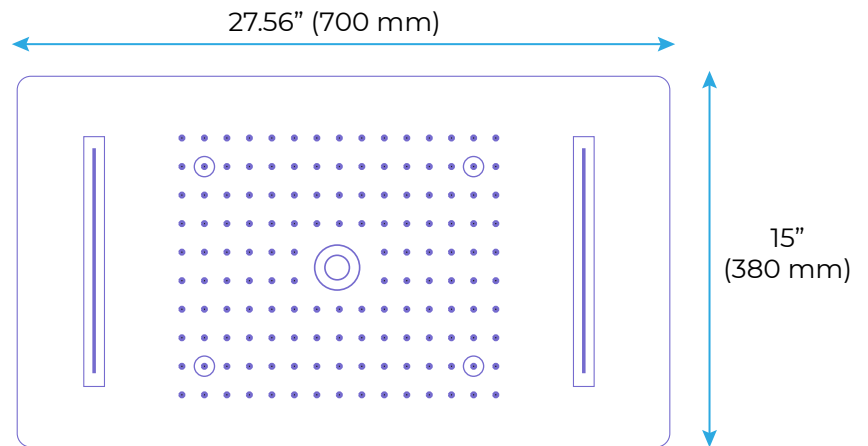

BRUSHED GOLD THERMOSTATIC ELEGANT RECESSED CEILING MOUNT LED WATERFALL MIST RAINFALL SHOWER SYSTEM WITH HANDHELD SHOWER AND JETTED BODY SPRAYS SPECIFICATIONS

Shower Head

- Shower Panel /Hose Material: 304 Stainless Steel
- Showerheads Install: Embedded Ceiling Mounted
- Concealed Mixer Install: Wall-Mounted
- Shower Head Functions: Rainfall, Waterfall, Bubble, Mist
- Water Flow:
Mist: 9L/M; Rain: 15L/M; Waterfall: 15L/M; Bubble: 15L/M
- Shower Accessories Material: Brass
- LED Light: Need to Connect Power
- Shower Hose Length: 1.5M
- AC: 90-265V 50/60Hz

All dimensions and specifications are nominal and may vary. Use actual products for accuracy in critical situations.

Shower Mixer

The thermostatic shower mixer is equipped with two stop valves on the inlet side. When you need to repair and maintenance the shower mixer and fittings on each shower mixer, you only need turn the thermostat clockwise two stop valves, you can turn off the water.

Body Jet

Hand Shower

Flow Rate: 2.0 GPM / 7.6 LPM

Shower Mixer Connections