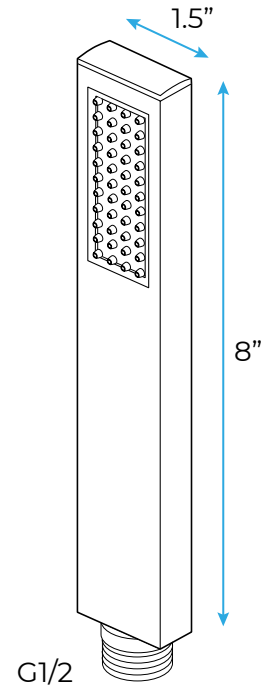

BRUSHED GOLD THERMOSTATIC ELEGANT RECESSED CEILING MOUNT LED WATERFALL MIST RAINFALL SHOWER SYSTEM WITH HANDHELD SHOWER AND JETTED BODY SPRAYS SPECIFICATIONS

Shower Head

- Shower Panel /Hose Material: 304 Stainless Steel
- Showerheads Install: Embedded Ceiling Mounted
- Concealed Mixer Install: Wall-Mounted
- Shower Head Functions: Rainfall, Waterfall, Bubble, Mist
- Water Flow:
Mist: 9L/M; Rain: 15L/M; Waterfall: 15L/M; Bubble: 15L/M
- Shower Accessories Material: Brass
- LED Light: Need to Connect Power
- Shower Hose Length: 1.5M
- AC: 90-265V 50/60Hz

All dimensions and specifications are nominal and may vary. Use actual products for accuracy in critical situations.

Shower Mixer

The thermostatic shower mixer is equipped with two stop valves on the inlet side. When you need to repair and maintenance the shower mixer and fittings on each shower mixer, you only need turn the thermostat clockwise two stop valves, you can turn off the water.

Body Jet

Hand Shower

Flow Rate: 2.0 GPM / 7.6 LPM

Shower Mixer Connections