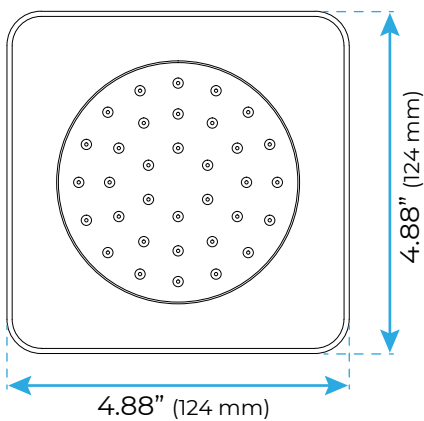

BRUSHED GOLD THERMOSTATIC ELEGANT RECESSED CEILING MOUNT LED WATERFALL MIST RAINFALL SHOWER SYSTEM WITH HANDHELD SHOWER AND JETTED BODY SPRAYS SPECIFICATIONS

Shower Head

- Shower Panel /Hose Material: 304 Stainless Steel
- Showerheads Install: Embedded Ceiling Mounted
- Concealed Mixer Install: Wall-Mounted
- Shower Head Functions: Rainfall, Waterfall, Bubble, Mist
- Water Flow:
Mist: 9L/M; Rain: 15L/M; Waterfall: 15L/M; Bubble: 15L/M
- Shower Accessories Material: Brass
- LED Light: Need to Connect Power
- Shower Hose Length: 1.5M
- AC: 90-265V 50/60Hz

All dimensions and specifications are nominal and may vary. Use actual products for accuracy in critical situations.

Shower Mixer

The thermostatic shower mixer is equipped with two stop valves on the inlet side. When you need to repair and maintenance the shower mixer and fittings on each shower mixer, you only need turn the thermostat clockwise two stop valves, you can turn off the water.

Body Jet

Hand Shower

Flow Rate: 2.0 GPM / 7.6 LPM

Shower Mixer Connections