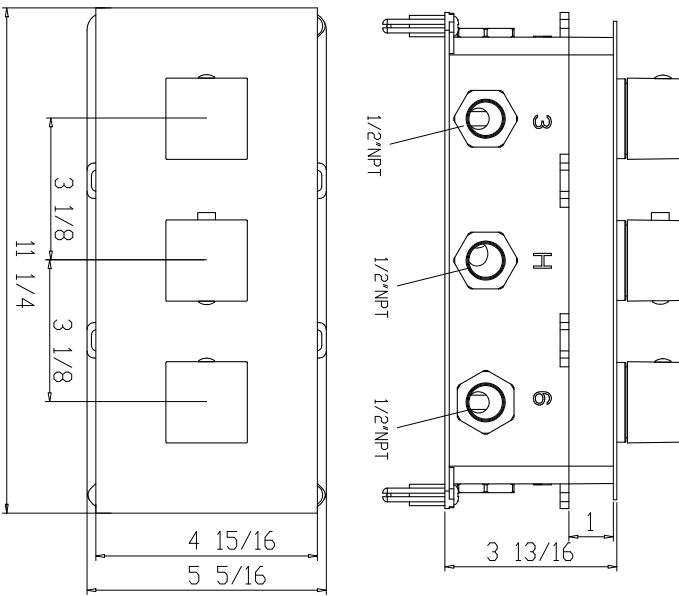

BRUSHED GOLD THERMOSTATIC ELEGANT RECESSED CEILING MOUNT LED WATERFALL MIST RAINFALL SHOWER SYSTEM WITH HANDHELD SHOWER AND JETTED BODY SPRAYS SPECIFICATIONS

Shower Head

- Shower Panel /Hose Material: 304 Stainless Steel
- Showerheads Install: Embedded Ceiling Mounted
- Concealed Mixer Install: Wall-Mounted
- Shower Head Functions: Rainfall, Waterfall, Bubble, Mist
- Water Flow:
Mist: 9L/M; Rain: 15L/M; Waterfall: 15L/M; Bubble: 15L/M
- Shower Accessories Material: Brass
- LED Light: Need to Connect Power
- Shower Hose Length: 1.5M
- AC: 90-265V 50/60Hz

All dimensions and specifications are nominal and may vary. Use actual products for accuracy in critical situations.

Shower Mixer

The thermostatic shower mixer is equipped with two stop valves on the inlet side. When you need to repair and maintenance the shower mixer and fittings on each shower mixer, you only need turn the thermostat clockwise two stop valves, you can turn off the water.

Body Jet

Hand Shower

Flow Rate: 2.0 GPM / 7.6 LPM

Shower Mixer Connections