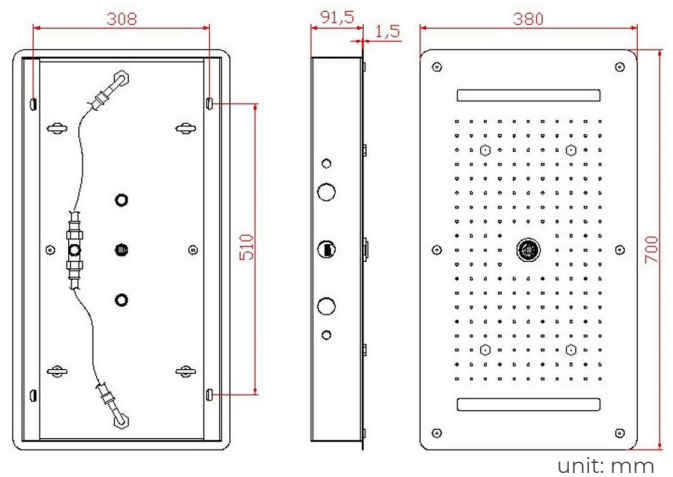

BRUSHED GOLD THERMOSTATIC ELEGANT RECESSED CEILING MOUNT LED WATERFALL MIST RAINFALL SHOWER SYSTEM WITH HANDHELD SHOWER AND JETTED BODY SPRAYS SPECIFICATIONS

Shower Head

- Shower Panel /Hose Material: 304 Stainless Steel
- Showerheads Install: Embedded Ceiling Mounted
- Concealed Mixer Install: Wall-Mounted
- Shower Head Functions: Rainfall, Waterfall, Bubble, Mist
- Water Flow:
Mist: 9L/M; Rain: 15L/M; Waterfall: 15L/M; Bubble: 15L/M
- Shower Accessories Material: Brass
- LED Light: Need to Connect Power
- Shower Hose Length: 1.5M
- AC: 90-265V 50/60Hz

All dimensions and specifications are nominal and may vary. Use actual products for accuracy in critical situations.

Shower Mixer

The thermostatic shower mixer is equipped with two stop valves on the inlet side. When you need to repair and maintenance the shower mixer and fittings on each shower mixer, you only need turn the thermostat clockwise two stop valves, you can turn off the water.

Body Jet

Hand Shower

Flow Rate: 2.0 GPM / 7.6 LPM

Shower Mixer Connections